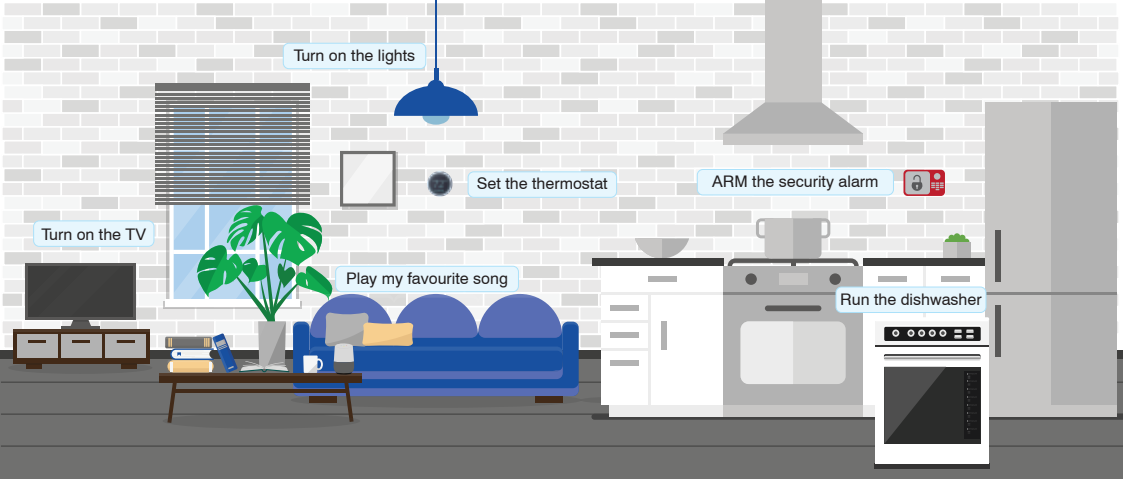

SCAN ME

Terms and Conditions:

1. All equipment required to be configured shall be located at a single location. Different locations shall be charged as separate orders.
2. LJC will not charge customer for any configuration that could not be completed, ie due to complication with 3rd party equipment.
3. Any other equipment or devices required to complement the solution or solve customer's problem shall be quoted and charged separately.
4. Price stated above does not include GST.